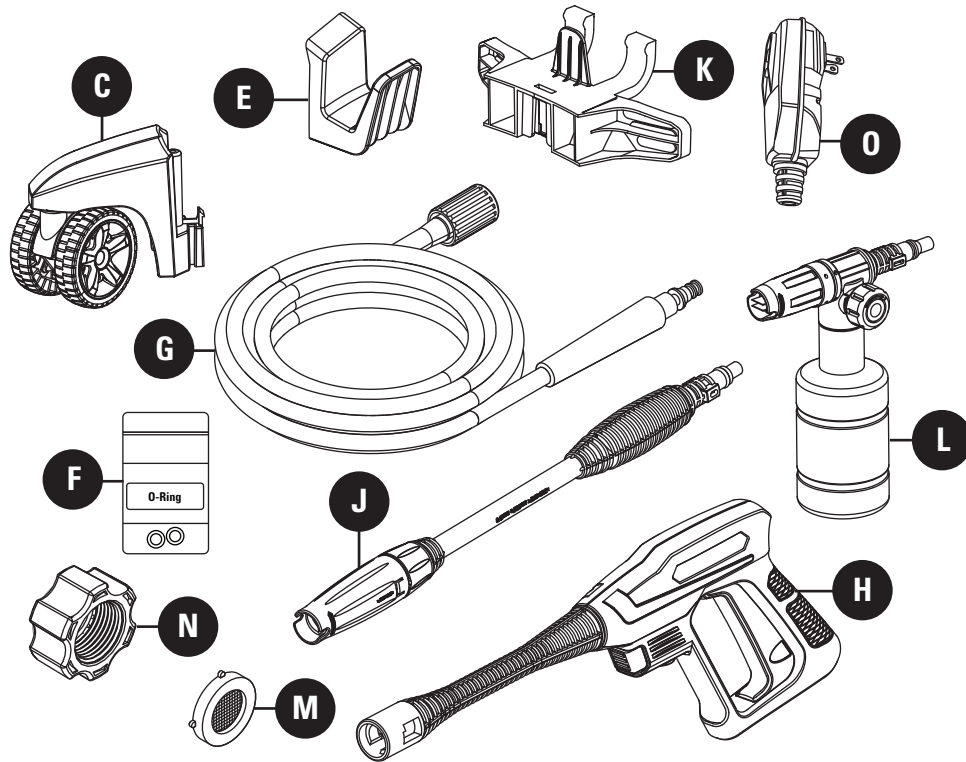

Replacement Parts

For replacement parts, call our customer service department at 1-855-770-7529. 9:00 a.m. - 5:00 p.m., EST, Monday - Friday or order online at www.powerplaypro.com.

Part	Description	Part #
C	Caster	PWXA105
E	Hose Holder	PWXA094
F	O-Ring Replacement Kit	PWXA096
G	Hose	PWXA098
H	Spray Gun	PWXA103
J	Lance	PWXA104

Part	Description	Part #
K	Foam Cannon Bracket	PWXA095
L	Foam Cannon	PWXA102
M	Water Filter	PWXA091
N	Garden Hose Adapter	PWXA090
O	GFCI Assembly	PWXA092